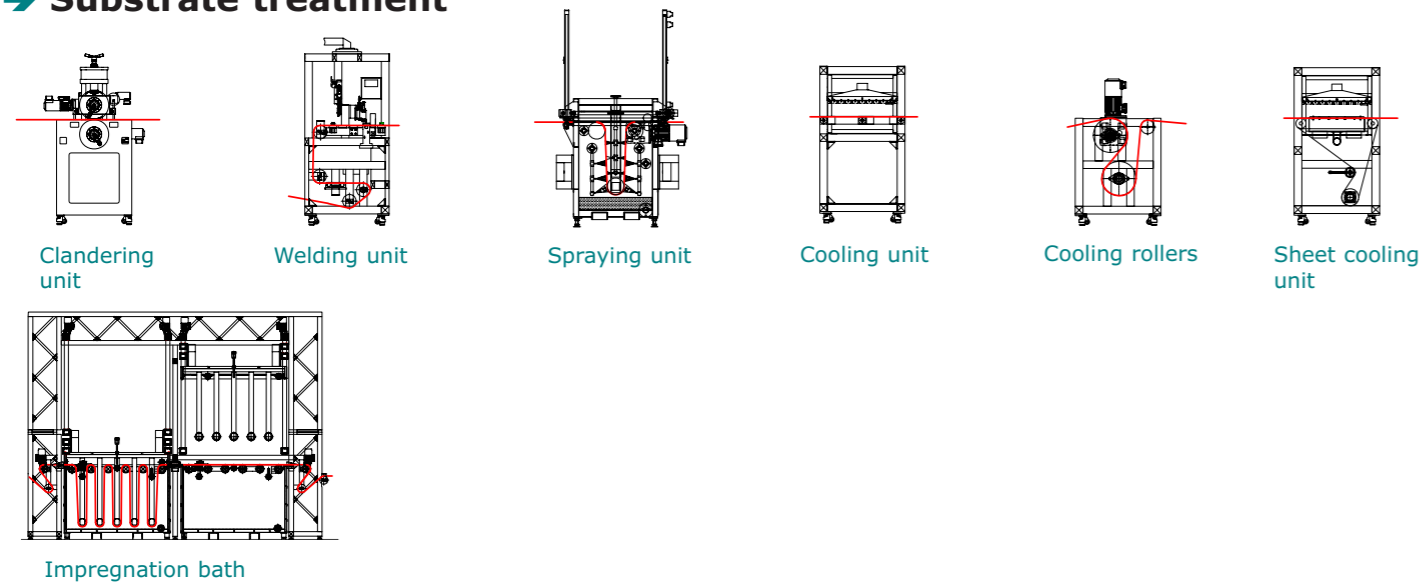

Coatema - R&D Solutions

→ Click&Coat 500 (CC 03)

Working Width: 500 mm
Roller Width: 600 mm

→ Coating units

→ Drying units

→ Substrate treatment

→ Materials handling