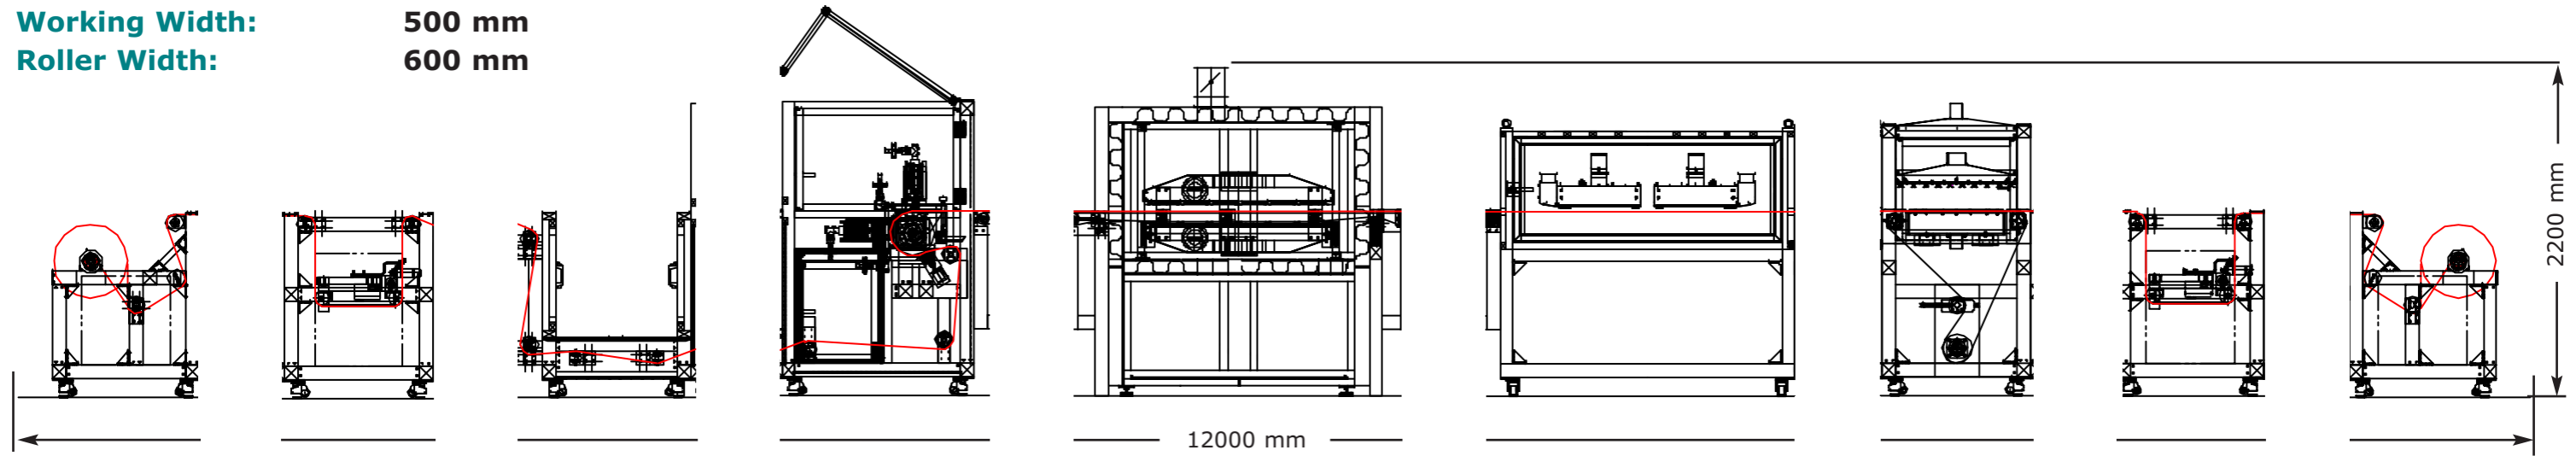

Coatema - R&D Solutions

→ Click&Coat 500 (CC 03)

Working Width: 500 mm
Roller Width: 600 mm

→ Coating units

→ Drying units

→ Substrate treatment

→ Materials handling