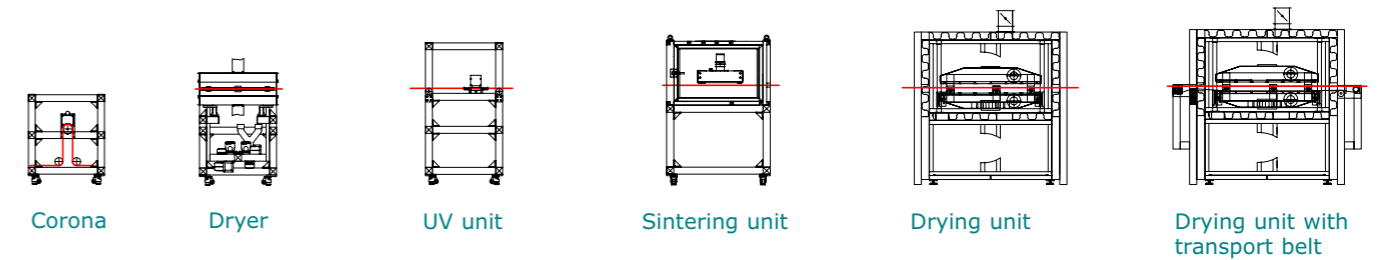

Coatema - R&D Solutions

→ Click&Coat 500 (CC 03)

Working Width: 500 mm
Roller Width: 600 mm

→ Coating units

→ Drying units

→ Substrate treatment

→ Materials handling