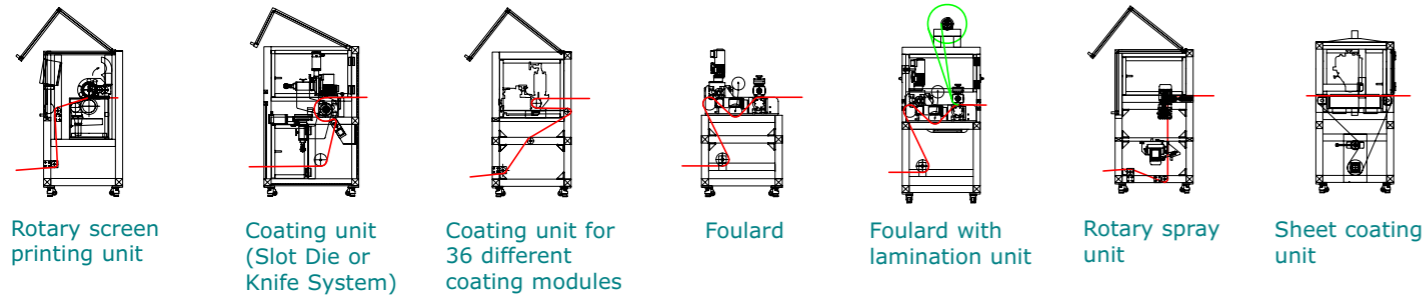

Coatema - R&D Solutions

→ Click&Coat 500 (CC 03)

Working Width: 500 mm
Roller Width: 600 mm

→ Coating units

→ Drying units

→ Substrate treatment

→ Materials handling