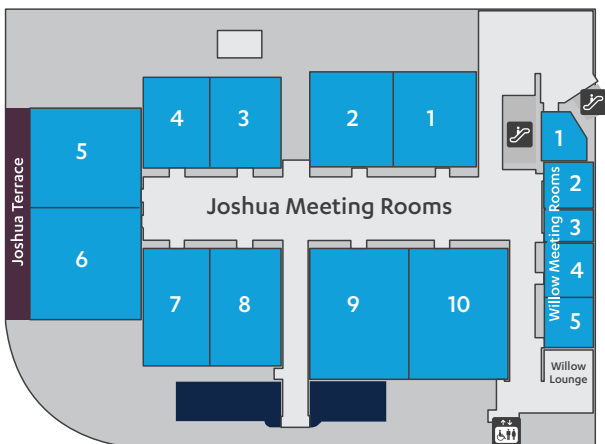

Level 1 - East