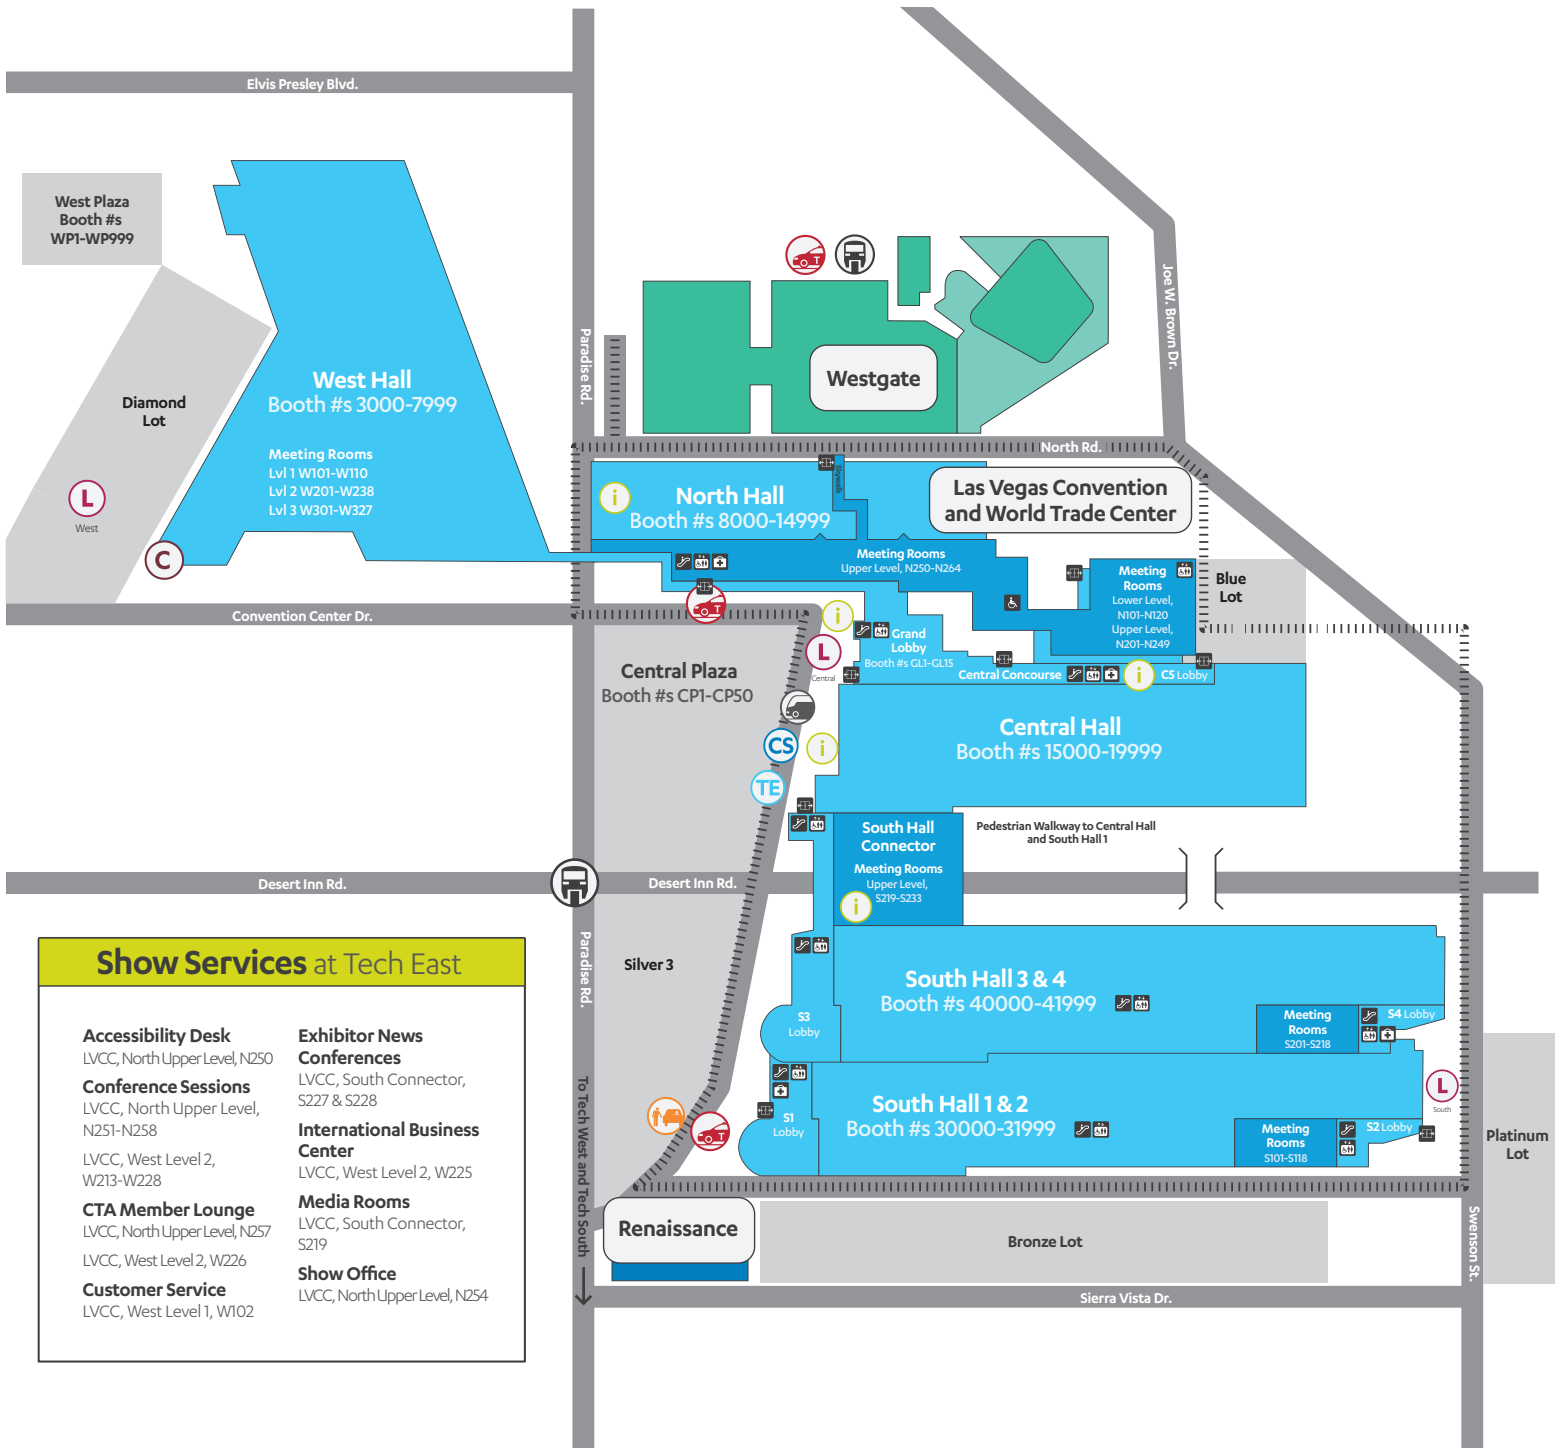

Consumer
Technology
Association

Tech East

Las Vegas Convention and World Trade Center (LVCC),
Renaissance Las Vegas and Westgate Las Vegas

Show Services at Tech East

Accessibility Desk

LVCC, North Upper Level, N250

Conference Sessions

LVCC, North Upper Level, N251-N258

LVCC, West Level 2, W213-W228

CTA Member Lounge

LVCC, North Upper Level, N257

LVCC, West Level 2, W226

Customer Service

LVCC, West Level 1, W102

Exhibitor News Conferences

LVCC, South Connector, S227 & S228

International Business Center

LVCC, West Level 2, W225

Media Rooms

LVCC, South Connector, S219

Show Office

LVCC, North Upper Level, N254

Key

Hotel Shuttle Buses

LVCC Loop

C Space Shuttle

Tech Express

Passenger Pickup/Drop-off

Taxi

Customer Service

Information

Las Vegas Monorail

Accessibility Desk

Automatic Doors

Elevators

Explore CES exhibit venues at [CES.tech](https://ces.tech). As of Oct. 19, 2021. Locations subject to change. Map not to scale.