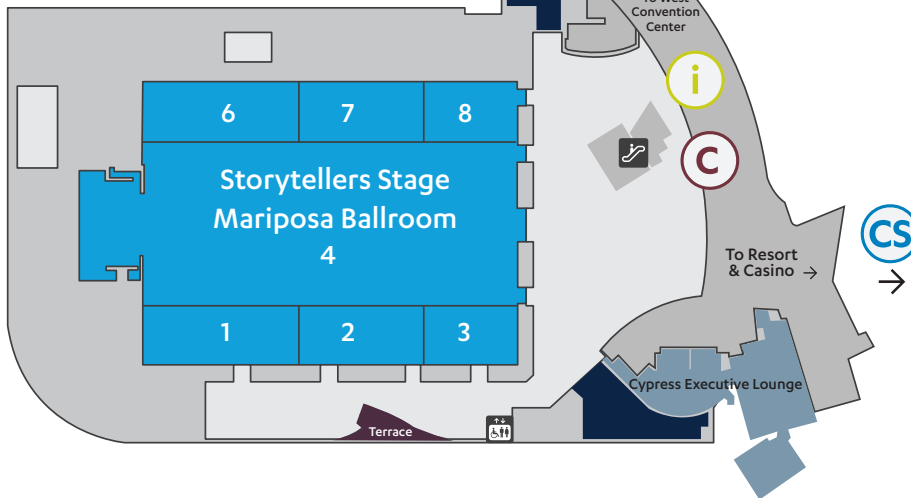

Level 2 - East